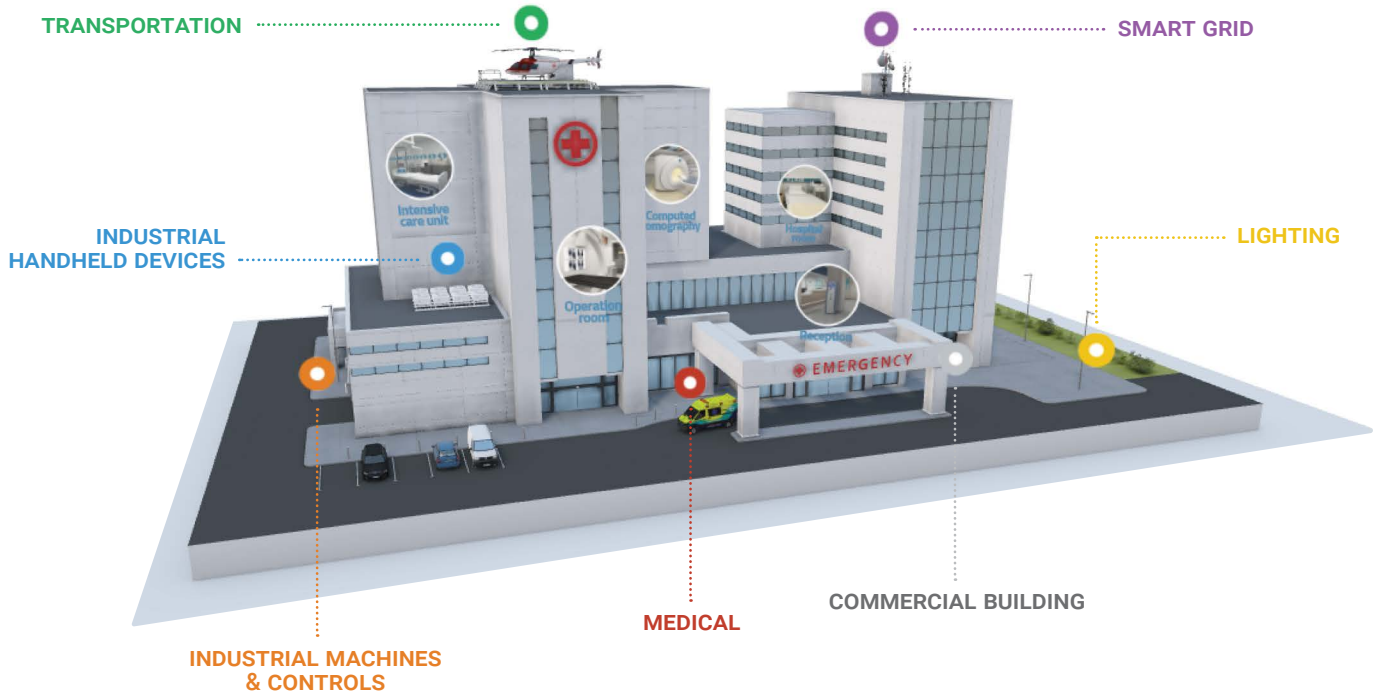

# KYOCERA AVX INTERACTIVE 3D MAP

Each of the seven market segment buttons in the color-coded navigation menu corresponds to a colored dot on the digitally rendered hospital to provide some visual context, and hovering over a selection (e.g., Smart Grid) causes application examples (e.g., Sensors, Meters, Monitoring, Communication, Energy Storage) to pop up onscreen.