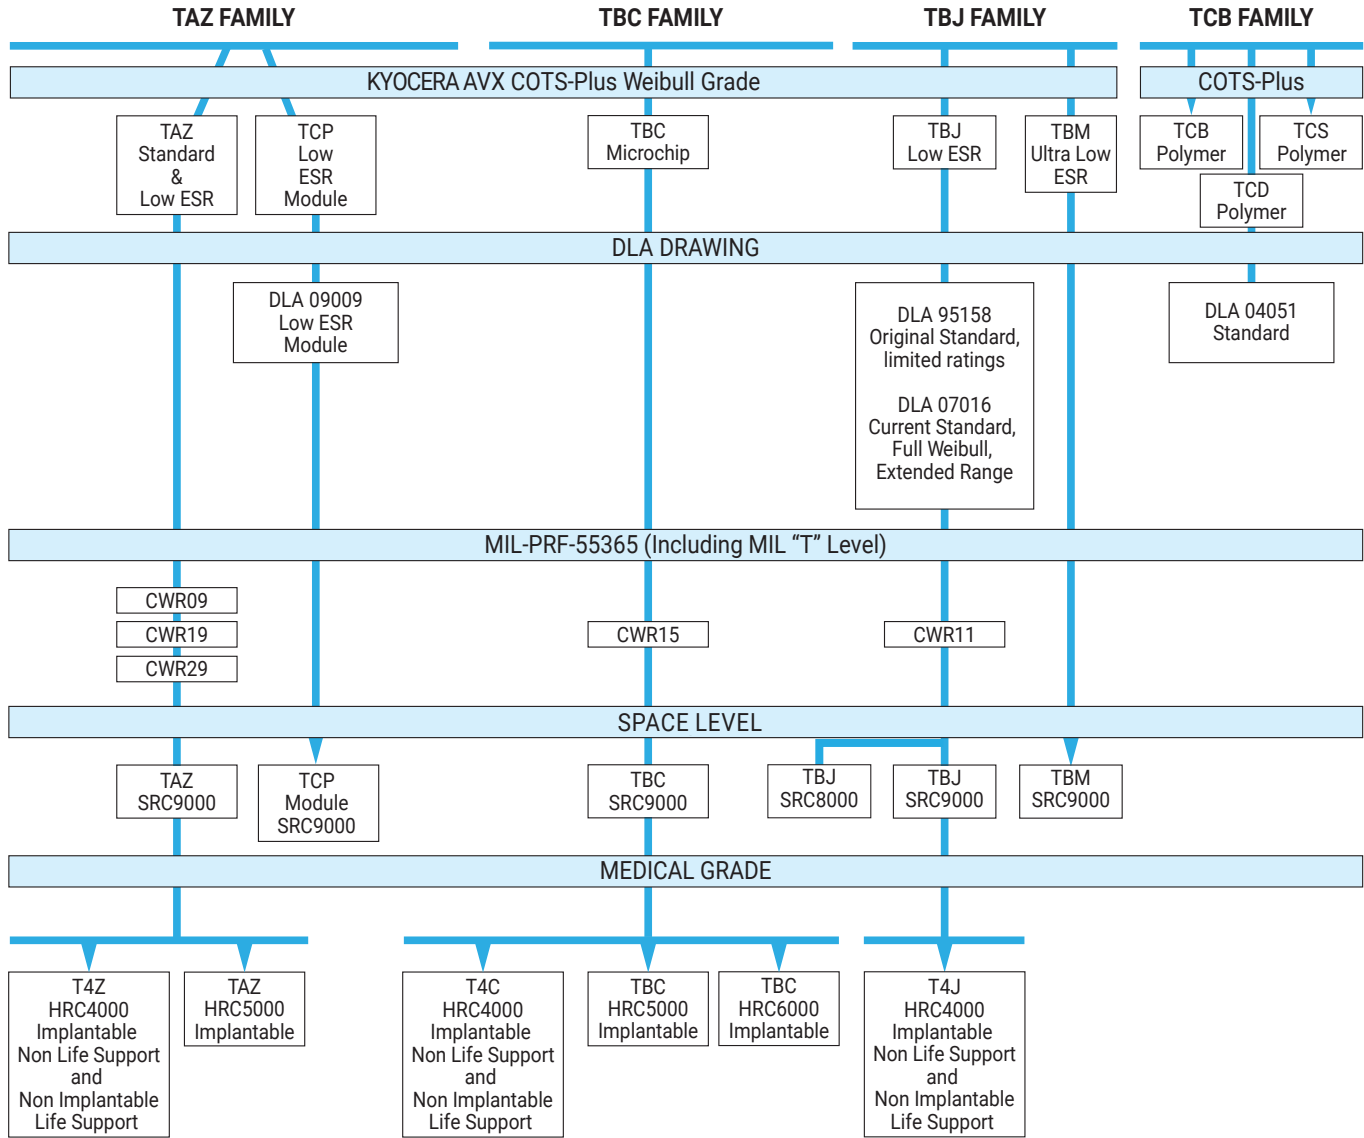

HIGH RELIABILITY TANTALUM CHIP SPECIFICATIONS

CZECH REPUBLIC HIGH RELIABILITY TANTALUM CHIP SPECIFICATIONS

HIGH RELIABILITY WET TANTALUM SPECIFICATIONS