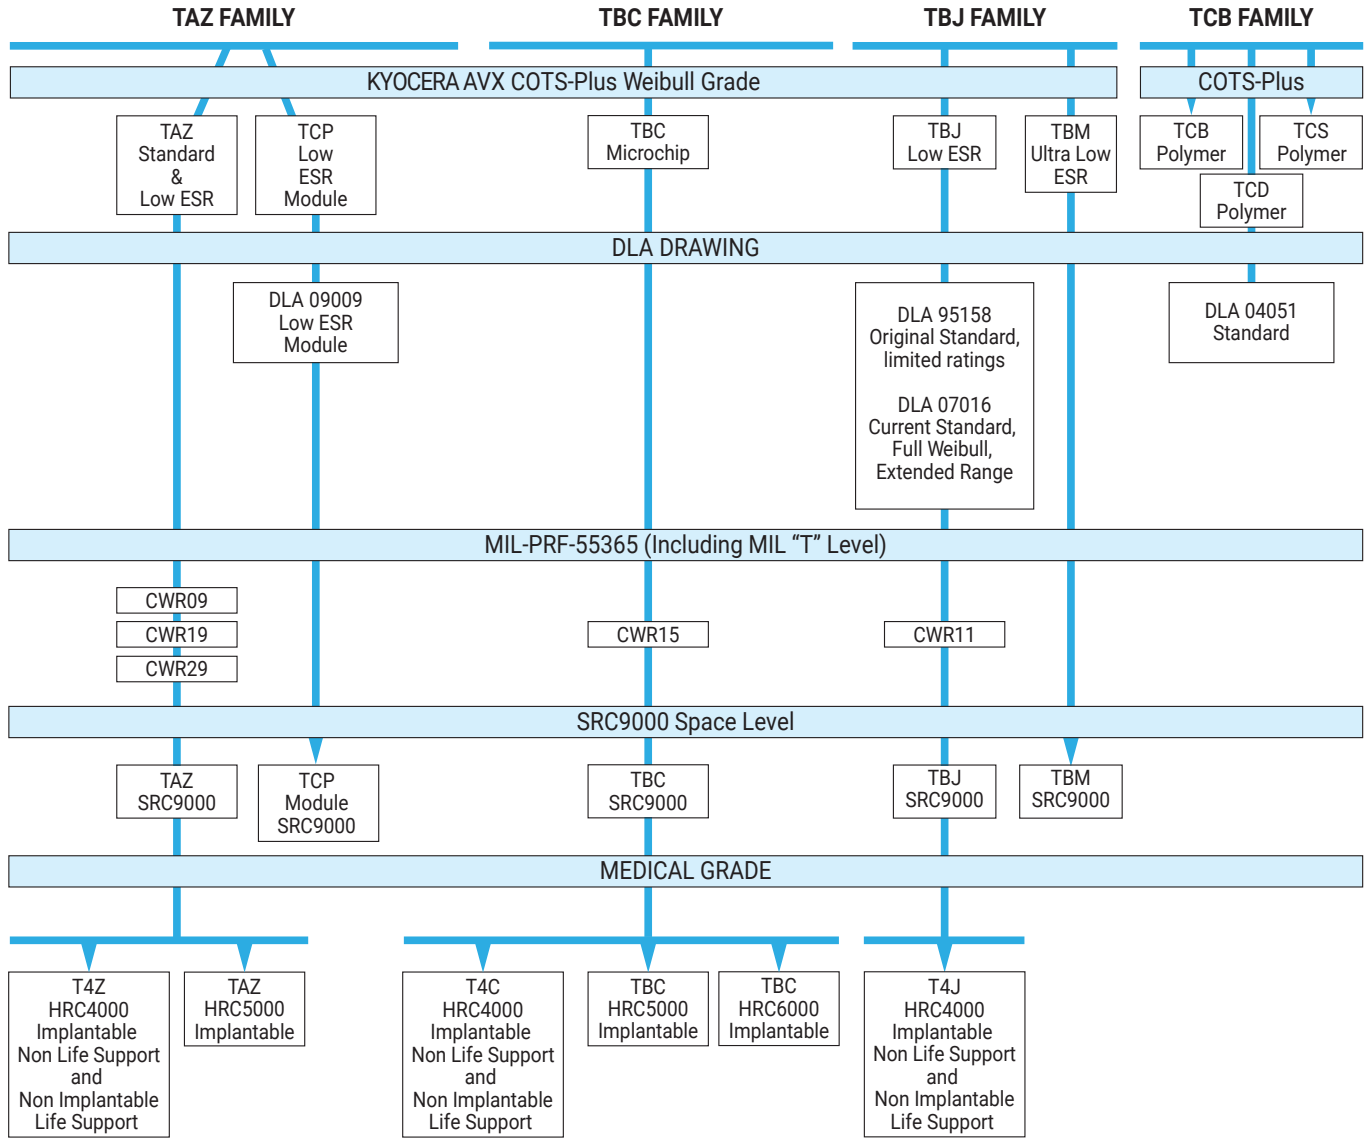

HIGH RELIABILITY TANTALUM CHIP SPECIFICATIONS

CZECH REPUBLIC HIGH RELIABILITY TANTALUM CHIP SPECIFICATIONS

HIGH RELIABILITY WET TANTALUM SPECIFICATIONS